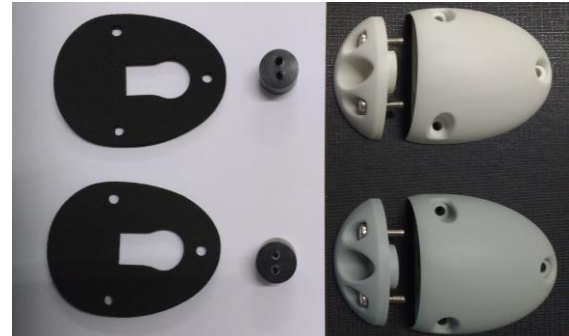

Side Entry Deck Gland SE7

Part Number	A1-SE7
Description	Waterproof / dustproof (to IP68) gland with parallel low profile cable entry. Cable Size: 2 x 3mm – 2 x 6mm (3 pre-moulded bungs, no drilling required) Material: Plastic Grey, Plastic White
Application	Allows a cable to pass through a flat surface while protecting against the ingress of water and dust. Ideal for electrical power, aerial or data communications cables and fibre optics. Recommended for use on boats caravans and RV's as well as data communication, construction and renewable energy industries due to its rugged design and capability to perform in the harshest of environments.

Reference	Dimension mm
A	82
B	24
C	62
D	7.5
E	9.5
F	41

Designed for the Marine industry – IP68 for all applications

Manufactured by Index Marine in the UK

Index Marine Ltd, Unit 42 Enterprise business park, Piddlehinton, Dorset, DT2 9BP, United Kingdom
Tel: +44 1305 849405 Sales@indexmarine.co.uk www.indexmarine.co.uk