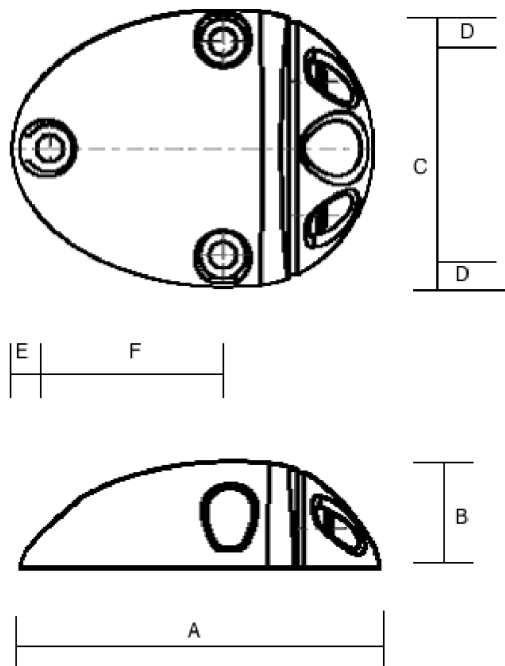

Side Entry Deck Gland SE7

Part Number	A1-SE7
Description	Waterproof / dustproof (to IP68) gland with parallel low profile cable entry. Cable Size: 2 x 3mm – 2 x 6mm (3 pre-moulded bungs, no drilling required) Material: Plastic Grey, Plastic White
Application	Allows a cable to pass through a flat surface while protecting against the ingress of water and dust. Ideal for electrical power, aerial or data communications cables and fibre optics. Recommended for use on boats caravans and RV's as well as data communication, construction and renewable energy industries due to its rugged design and capability to perform in the harshest of environments.

Reference	Dimension mm
A	82
B	24
C	62
D	7.5
E	9.5
F	41

Designed for the Marine industry – IP68 for all applications

Manufactured by Index Marine in the UK

Index Marine Ltd, Unit 42 Enterprise business park, Piddlehinton, Dorset, DT2 9BP, United Kingdom
Tel: +44 1305 849405 Sales@indexmarine.co.uk www.indexmarine.co.uk