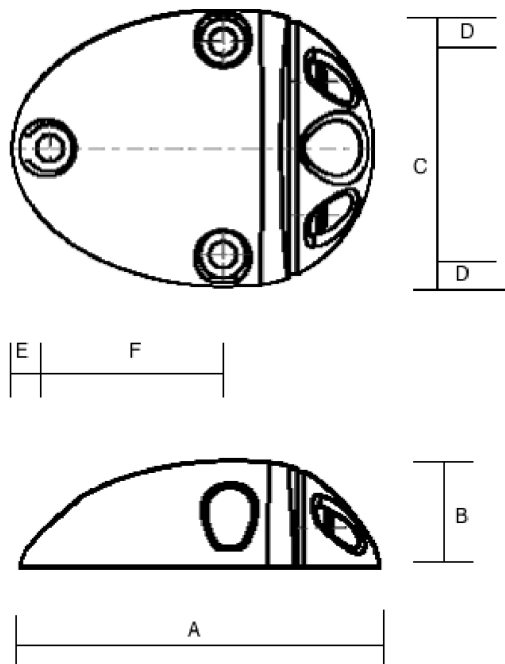

### Side Entry Deck Gland SE6

<b>Part Number</b>	<b>A1-SE6</b>
<b>Description</b>	Waterproof / dustproof (to IP68) gland with parallel low profile cable entry. Cable Size: 10mm – 12mm (3 pre-moulded bungs, no drilling required) Material: Plastic Grey, Plastic White
<b>Application</b>	Allows a cable to pass through a flat surface while protecting against the ingress of water and dust. Ideal for electrical power, aerial or data communications cables and fibre optics. Recommended for use on boats caravans and RV's as well as data communication, construction and renewable energy industries due to its rugged design and capability to perform in the harshest of environments.

Reference	Dimension mm
A	82
B	24
C	62
D	7.5
E	9.5
F	41

Designed for the Marine industry – IP68 for all applications

Manufactured by Index Marine in the UK

Index Marine Ltd, Unit 42 Enterprise business park, Piddlehinton, Dorset, DT2 9BP, United Kingdom  
Tel: +44 1305 849405