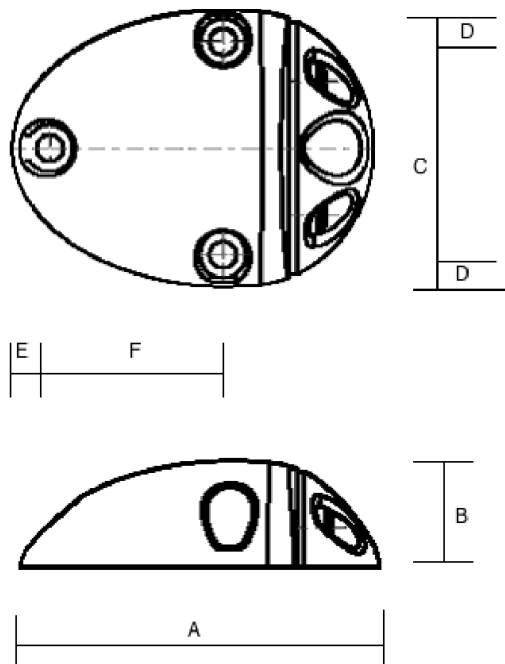

### Side Entry Deck Gland SE1

<b>Part Number</b>	<b>A1-SE1</b>
<b>Description</b>	Waterproof / dustproof (to IP68) gland with parallel low profile cable entry. Cable Size: 2mm – 7mm (3 pre-moulded bungs, no drilling required) Material: Plastic Grey, Plastic White
<b>Application</b>	Allows a cable to pass through a flat surface while protecting against the ingress of water and dust. Ideal for electrical power, aerial or data communications cables and fibre optics. Recommended for use on boats caravans and RV's as well as data communication, construction and renewable energy industries due to its rugged design and capability to perform in the harshest of environments.

Reference	Dimension mm
A	55
B	16
C	42
D	5
E	5.5
F	27

Designed for the Marine industry – IP68 for all applications

Manufactured by Index Marine in the UK

Index Marine Ltd, Unit 42 Enterprise business park, Piddlehinton, Dorset, DT2 9BP, United Kingdom  
Tel: +44 1305 849405 [Sales@indexmarine.co.uk](mailto:Sales@indexmarine.co.uk) [www.indexmarine.co.uk](http://www.indexmarine.co.uk)